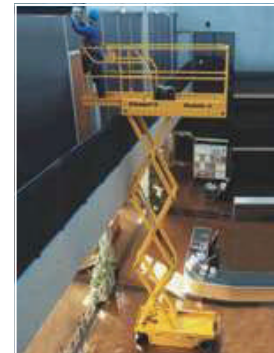

SCISSOR LIFTS

ELECTRIC

- 19 FT X 32" WIDE
- 20 FT X 32" WIDE
- 26 FT X 32" WIDE
- 27 FT X 47" WIDE
- 33 FT X 47" WIDE
- 33 FT X 60" WIDE

ALL ELECTRIC LIFTS COME WITH
NON-MARKING TIRES

DIESEL - 4 WHEEL DRIVE

- 26 FT X 68" WIDE
- 33 FT X 68" WIDE
- 43 FT X 72" WIDE W/ HYD. OUTRIGGERS
20 FT DECK / 1950 LB. CAPACITY

ALL ROUGH TERRAIN LIFTS COME WITH
FOAM FILLED TIRES

STAR 22 ONE MAN VERTICAL LIFT

- 440 LB CAPACITY - 9 FT 10" OUTREACH
- 22 FT PLATFORM HEIGHT (28FT WORK)