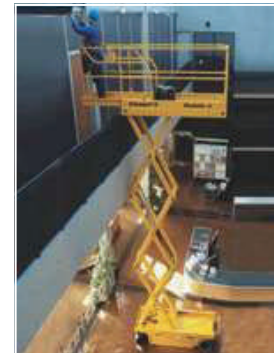

#### ELECTRIC

19 FT X 32" WIDE  
20 FT X 32" WIDE  
26 FT X 32" WIDE  
27 FT X 47" WIDE  
33 FT X 47" WIDE  
33 FT X 60" WIDE

ALL ELECTRIC LIFTS COME WITH  
NON-MARKING TIRES

#### DIESEL - 4 WHEEL DRIVE

26 FT X 68" WIDE  
33 FT X 68" WIDE  
43 FT X 72" WIDE W/ HYD. OUTRIGGERS  
20 FT DECK / 1950 LB. CAPACITY

ALL ROUGH TERRAIN LIFTS COME WITH  
FOAM FILLED TIRES

#### STAR 22 ONE MAN VERTICAL LIFT

440 LB CAPACITY - 9 FT 10" OUTREACH  
22 FT PLATFORM HEIGHT (28FT WORK)

**Haulotte**   
GROUP